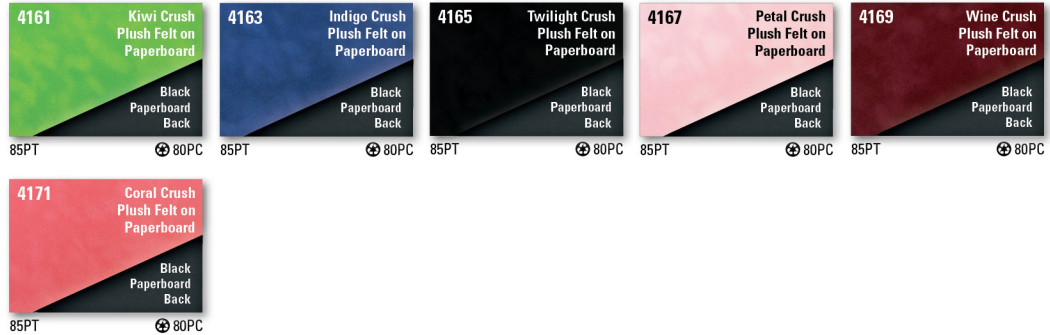

CRUSH

select from 6 different cover materials.

Crush

As printed representations, these swatches may vary from actual colors. For exact colors, please request our Cover Selector with actual cover samples. When ordering, please specify both cover color and cover number.

PC = Post-consumer Content
The recycled content of our covers is important to us and to many of our customers — that's why we state the post-consumer recycled content on each swatch.

Swatches marked like the one on the left come with a black paperboard back cover. Please call our sales department for other back cover options.