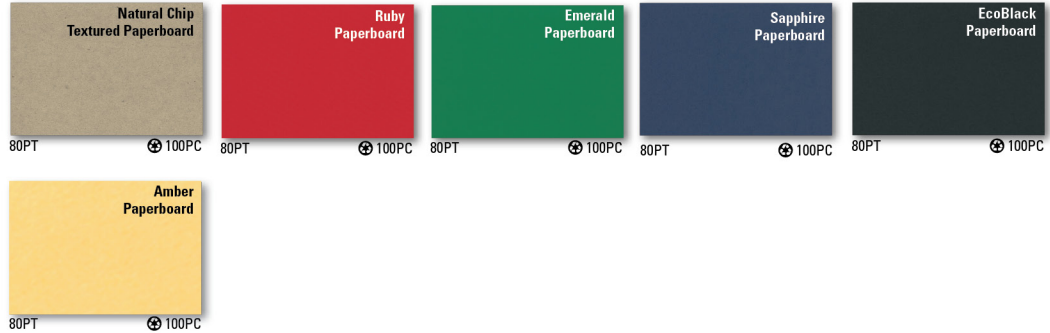

ECOWRAP

select from 6 different cover materials.

EcoWrap

As printed representations, these swatches may vary from actual colors. For exact colors, please request our Cover Selector with actual cover samples. When ordering, please specify both cover color and cover number.

PC = Post-consumer Content
The recycled content of our covers is important to us and to many of our customers — that's why we state the post-consumer recycled content on each swatch.

Swatches marked like the one on the left come with a black paperboard back cover. Please call our sales department for other back cover options.