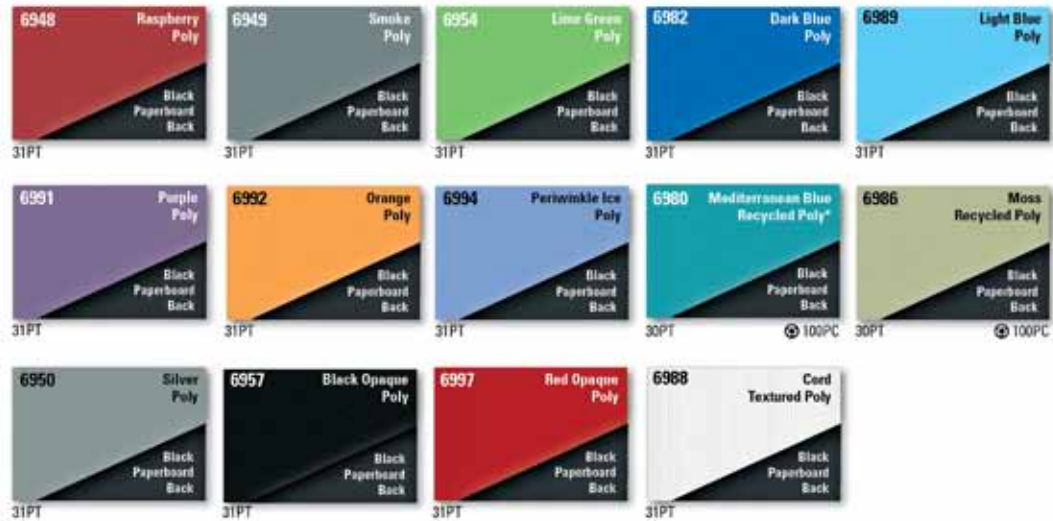

## GRAPHIC PAD

*select from 14 different  
cover materials.*

# GraphicPad

As printed representations, these swatches may vary from actual colors. For exact colors, please request our Cover Selector with actual cover samples. When ordering, please specify both cover color and cover number.

PC = Post-consumer Content  
The recycled content of our covers is important to us and to many of our customers — that's why we state the post-consumer recycled content on each swatch.

Swatches marked like the one on the left come with a black paperboard back cover. Please call our sales department for other back cover options.