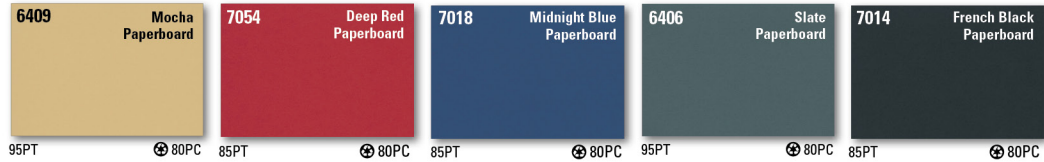

HARD COVER

select from 5 different cover materials.

HardCover

As printed representations, these swatches may vary from actual colors. For exact colors, please request our Cover Selector with actual cover samples. When ordering, please specify both cover color and cover number.

PC = Post-consumer Content
The recycled content of our covers is important to us and to many of our customers — that's why we state the post-consumer recycled content on each swatch.

Swatches marked like the one on the left come with a black paperboard back cover. Please call our sales department for other back cover options.