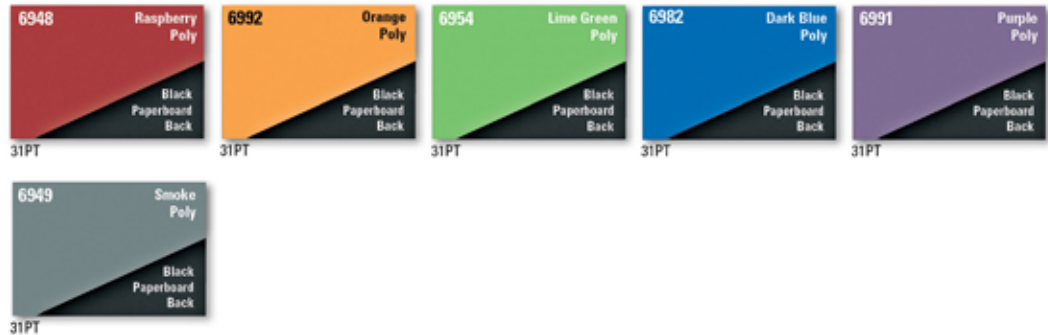

POLY

select from 6 different cover materials.

Poly

As printed representations, these swatches may vary from actual colors. For exact colors, please request our Cover Selector with actual cover samples. When ordering, please specify both cover color and cover number.

PC = Post-consumer Content
The recycled content of our covers is important to us and to many of our customers — that's why we state the post-consumer recycled content on each swatch.

Swatches marked like the one on the left come with a black paperboard back cover. Please call our sales department for other back cover options.