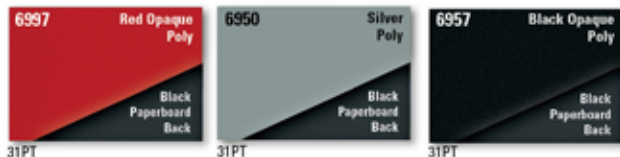

SPINDOW PAD

*select from 3 different
cover materials.*

SpindowPad

As printed representations, these swatches may vary from actual colors. For exact colors, please request our Cover Selector with actual cover samples. When ordering, please specify both cover color and cover number.

PC = Post-consumer Content
The recycled content of our covers is important to us and to many of our customers — that's why we state the post-consumer recycled content on each swatch.

Swatches marked like the one on the left come with a black paperboard back cover. Please call our sales department for other back cover options.