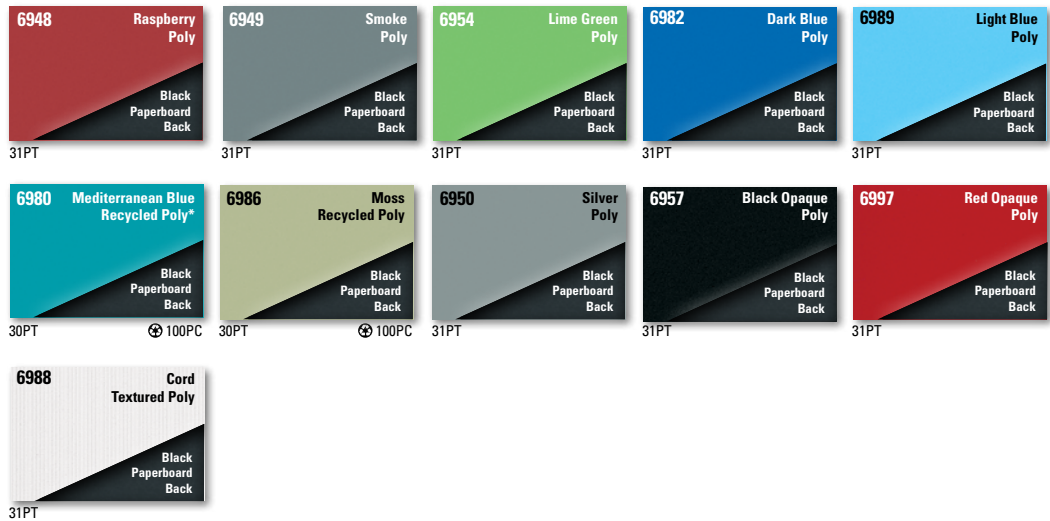

ECO TUC

select from 10 different cover materials.

POLY TUC

select from 11 different cover materials.

EcoTuc/PolyTuc

As printed representations, these swatches may vary from actual colors. For exact colors, please request our Cover Selector with actual cover samples. When ordering, please specify both cover color and cover number.

PC = Post-consumer Content
The recycled content of our covers is important to us and to many of our customers — that's why we state the post-consumer recycled content on each swatch.

Swatches marked like the one on the left come with a black paperboard back cover. Please call our sales department for other back cover options.